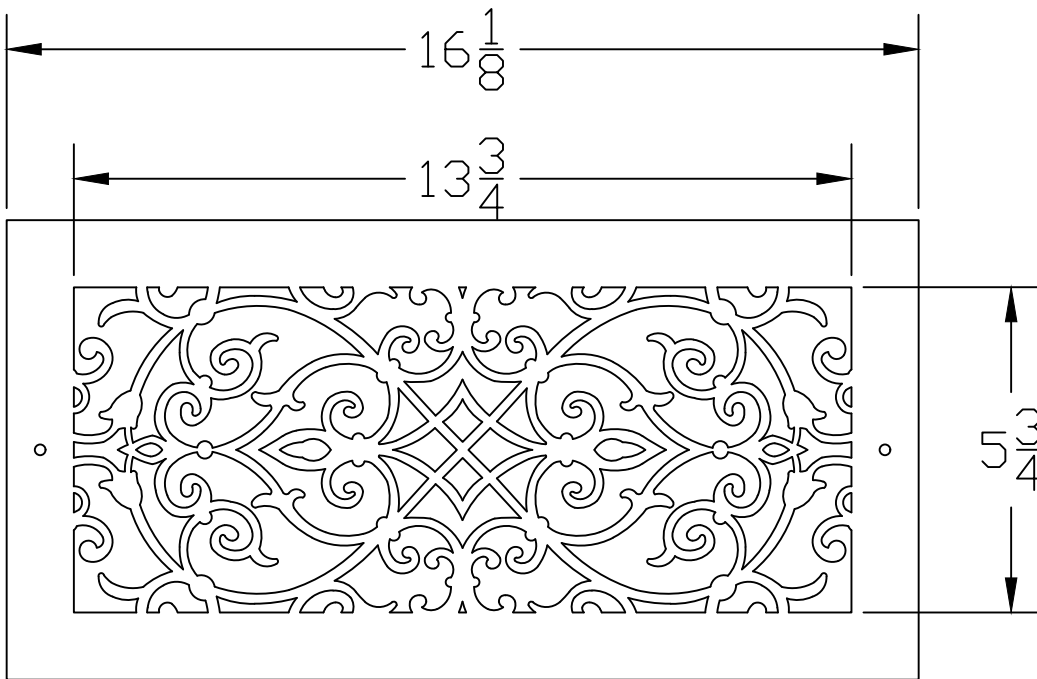

1:1 SCALE

Pacific Register

NOTE : PATTERN SCALE SUBJECT TO CHANGE WITH SIZE OF GRILLE

Craftsmanship . Artistry
Function

MAT'L **Aluminum**

SIZE **14x6**

PATTERN **Beethoven**

REV

THICKNESS **3/16"**

FREE AIR