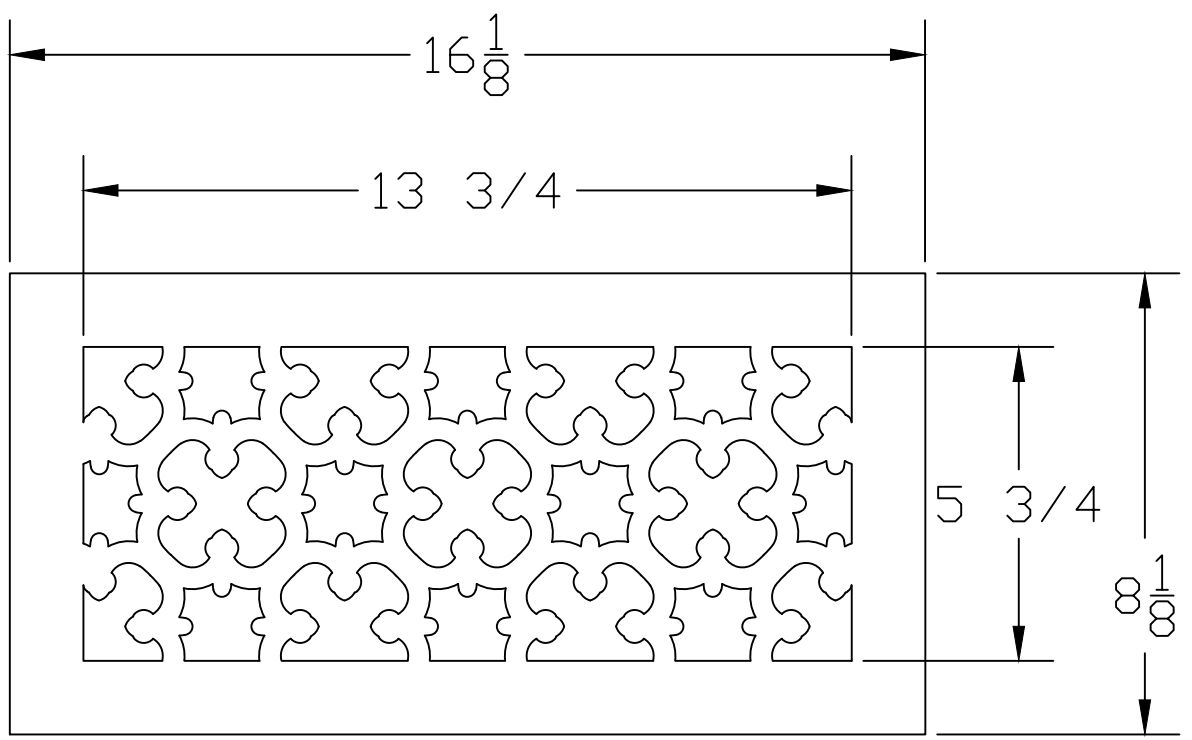

1:1 SCALE

# Pacific Register

NOTE : PATTERN SCALE SUBJECT TO CHANGE WITH SIZE OF GRILLE

Craftsmanship . Artistry  
Function

|           |                     |                       |     |
|-----------|---------------------|-----------------------|-----|
| MAT'L     | SIZE <b>14x6</b>    | PATTERN <b>Gothic</b> | REV |
| THICKNESS | FREE AIR <b>55%</b> |                       |     |