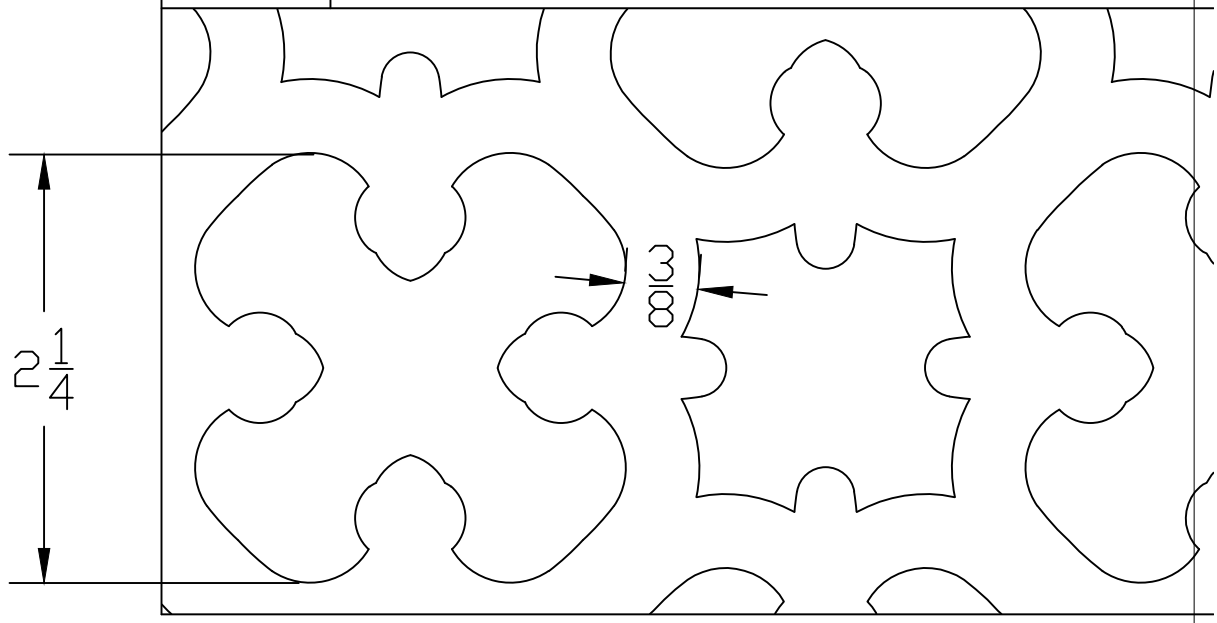

1:1 SCALE

# Pacific Register

NOTE : PATTERN SCALE SUBJECT TO CHANGE WITH SIZE OF GRILLE

Craftsmanship . Artistry  
Function

|           |                     |                       |     |
|-----------|---------------------|-----------------------|-----|
| MAT'L     | SIZE <b>14x6</b>    | PATTERN <b>Gothic</b> | REV |
| THICKNESS | FREE AIR <b>55%</b> |                       |     |