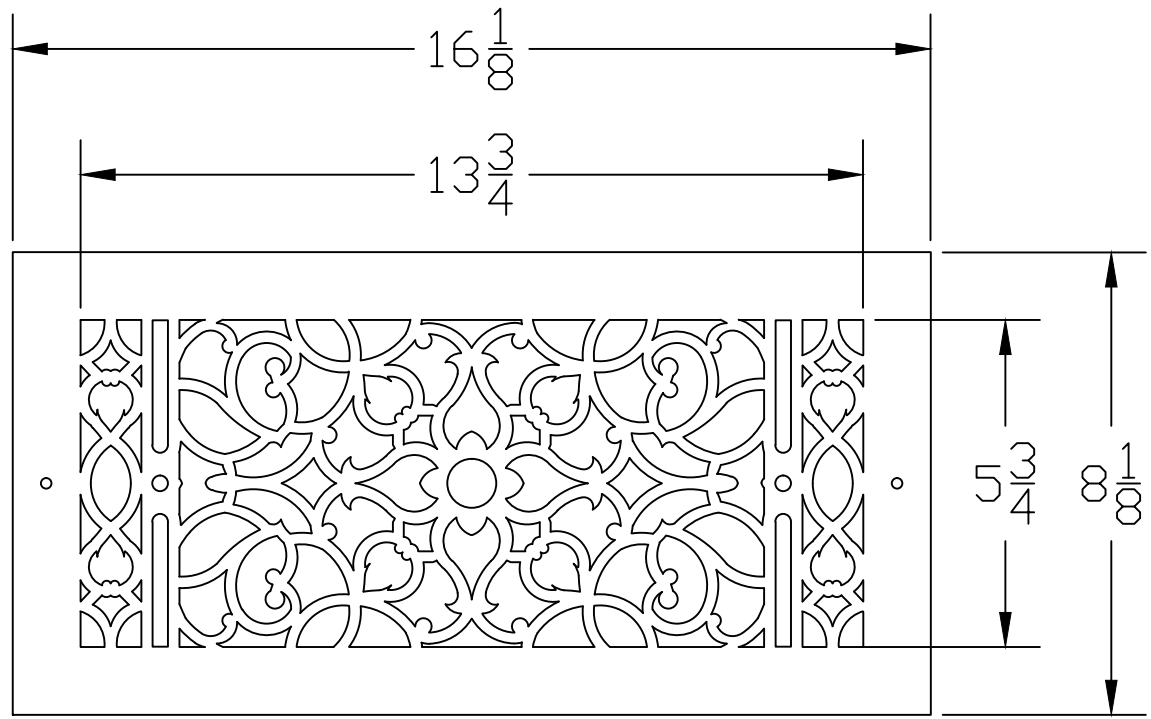

1:1 SCALE

$\frac{3}{16}$

$\frac{7}{8}$

# Pacific Register

NOTE : PATTERN SCALE SUBJECT TO CHANGE WITH SIZE OF GRILLE

Craftsmanship . Artistry  
Function

MAT'L	SIZE <b>14x6</b>	PATTERN <b>Flower</b>	REV
THICKNESS	FREE AIR <b>52%</b>		