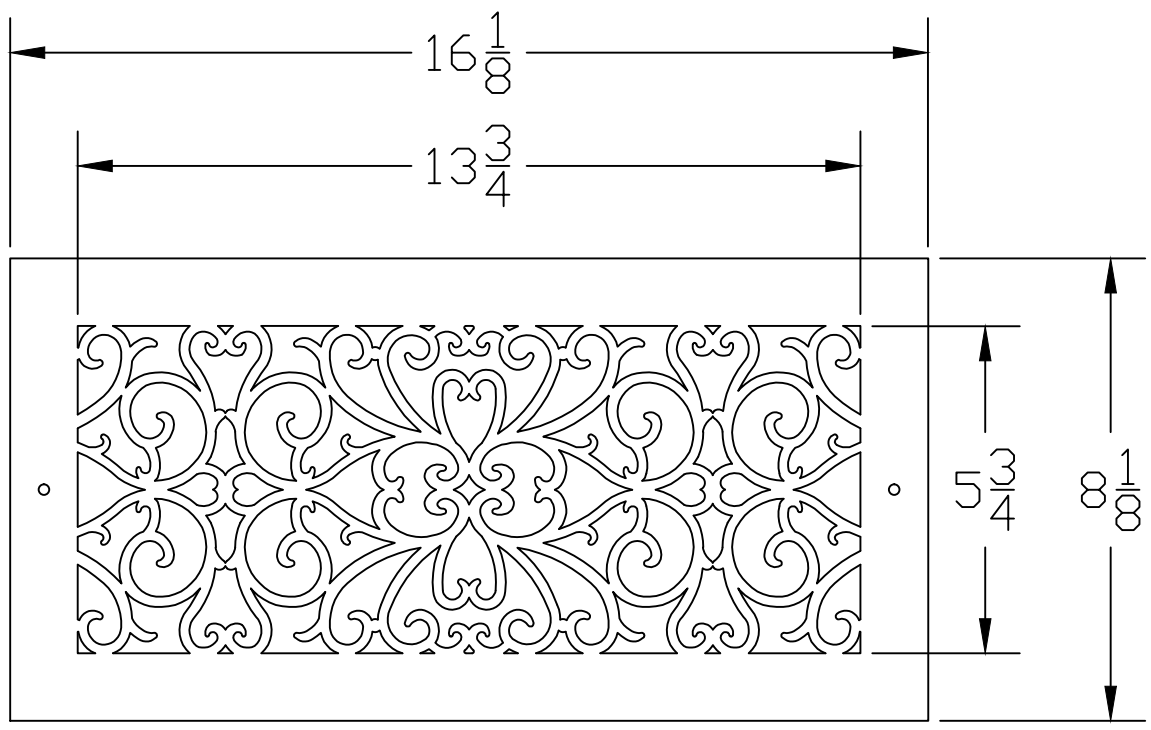

1:1 SCALE

$\frac{3}{16}$

$16\frac{1}{8}$

$13\frac{3}{4}$

Pacific Register

NOTE : PATTERN SCALE SUBJECT TO CHANGE WITH SIZE OF GRILLE

Craftsmanship . Artistry
Function

MAT'L	SIZE 14x6	PATTERN Erebia	REV
THICKNESS	FREE AIR 60%		