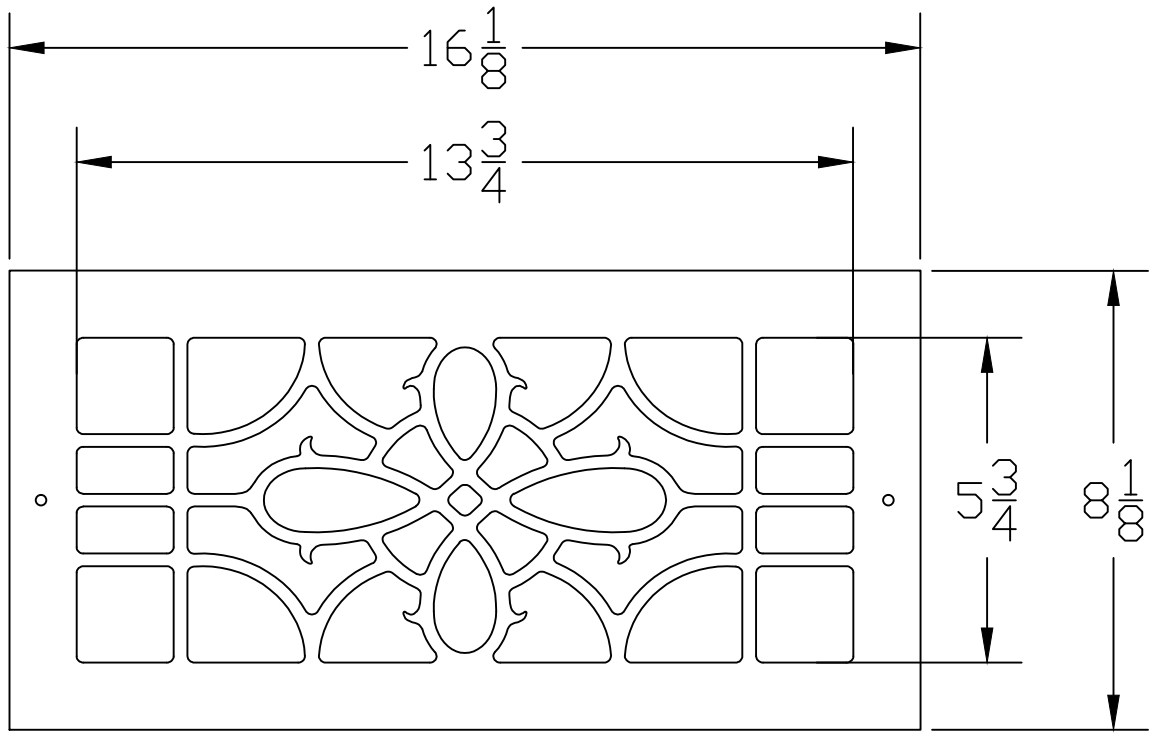

1:1 SCALE

Pacific Register

NOTE : PATTERN SCALE SUBJECT TO CHANGE WITH SIZE OF GRILLE

Craftsmanship . Artistry
Function

| | | | |
|-----------|---------------------|------------------------|-----|
| MAT'L | SIZE 14x6 | PATTERN Emiques | REV |
| THICKNESS | FREE AIR 68% | | |