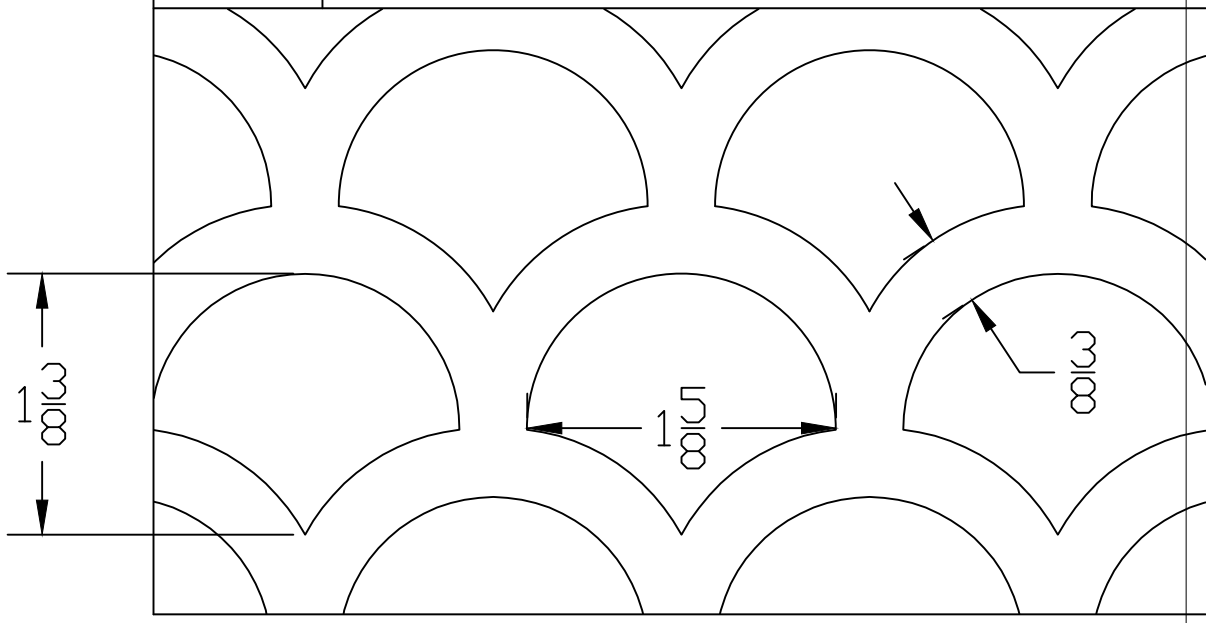

1:1 SCALE

Pacific Register

NOTE : PATTERN SCALE SUBJECT TO CHANGE WITH SIZE OF GRILLE

Craftsmanship . Artistry
Function

MAT'L	SIZE	14x6	PATTERN	Shell	REV
THICKNESS	FREE AIR	54%			