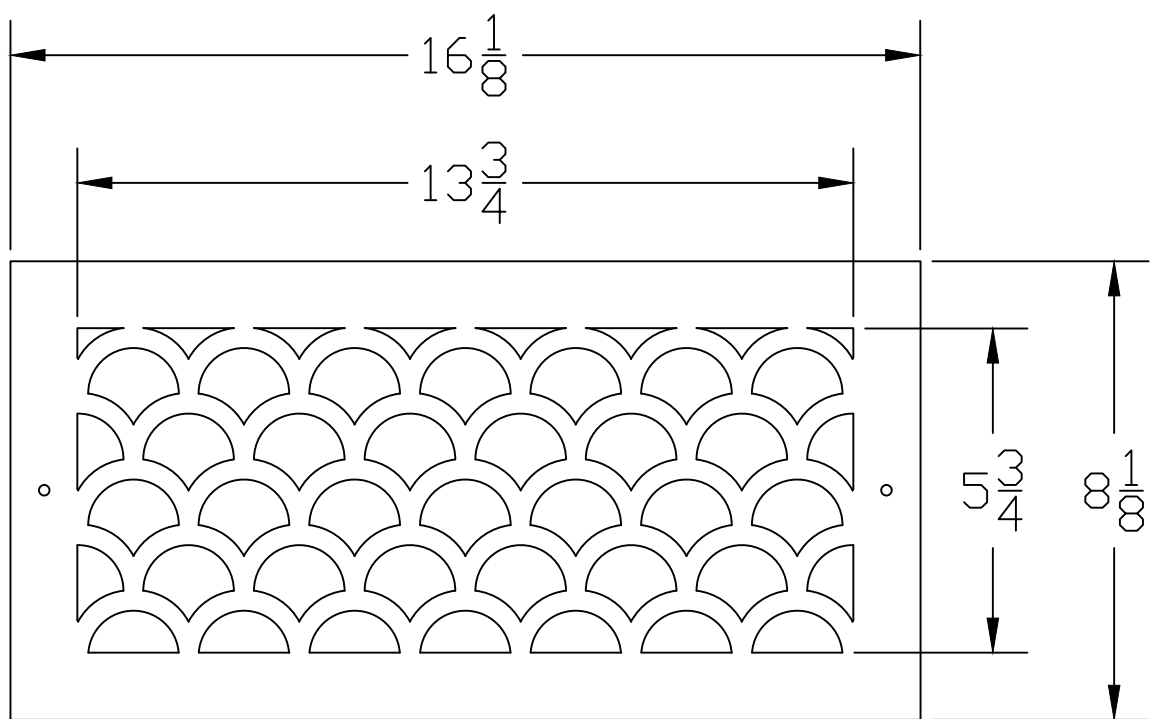

1:1 SCALE

Pacific Register

NOTE : PATTERN SCALE SUBJECT TO CHANGE WITH SIZE OF GRILLE

Craftsmanship . Artistry
Function

MAT'L	SIZE	14x6	PATTERN	Shell	REV
THICKNESS	FREE AIR	54%			