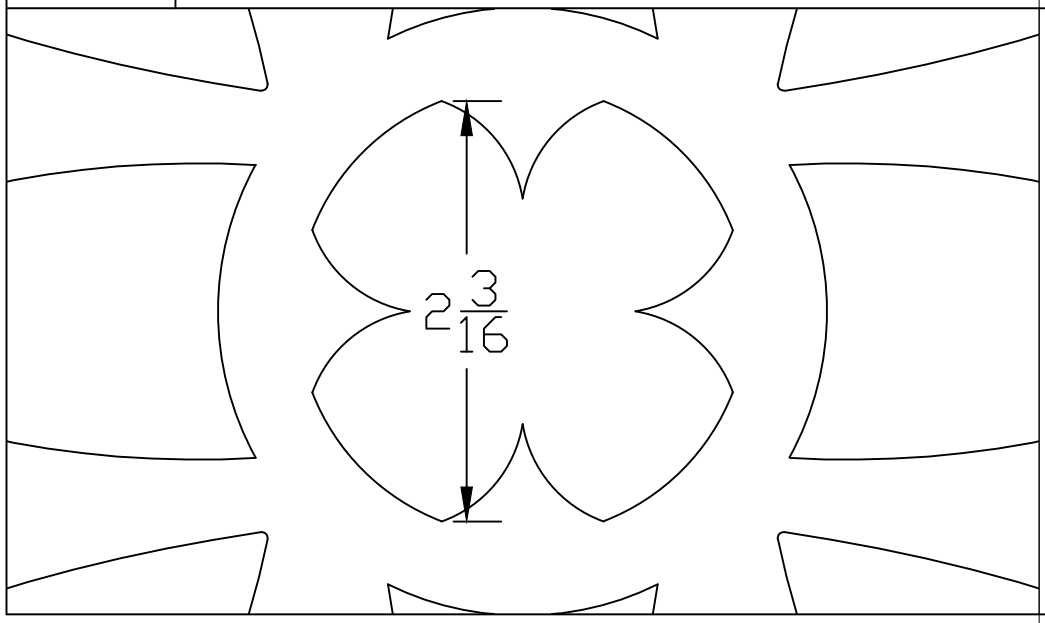

1:1 SCALE

Pacific Register

NOTE : PATTERN SCALE SUBJECT TO CHANGE WITH SIZE OF GRILLE

Craftsmanship . Artistry
Function

MAT'L	SIZE	14x6	PATTERN	Clover	REV
THICKNESS	FREE AIR	62%			