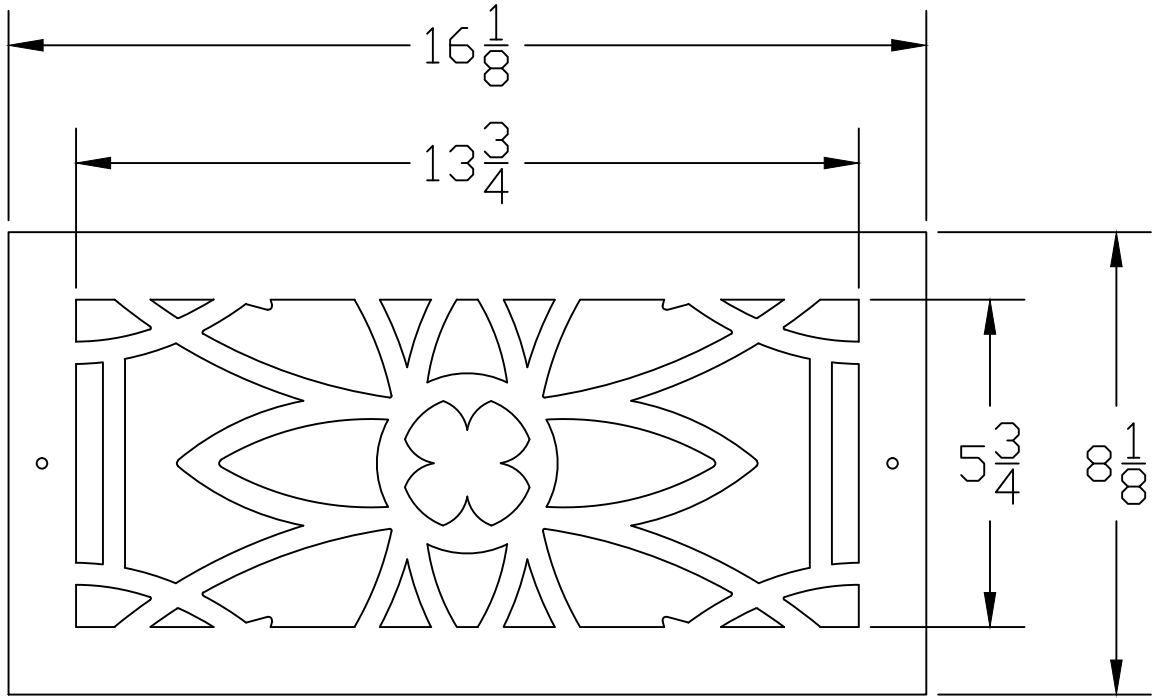

1:1 SCALE

Pacific Register

NOTE : PATTERN SCALE SUBJECT TO CHANGE WITH SIZE OF GRILLE

Craftsmanship . Artistry
Function

MAT'L	SIZE	14x6	PATTERN	Clover	REV
THICKNESS	FREE AIR	62%			