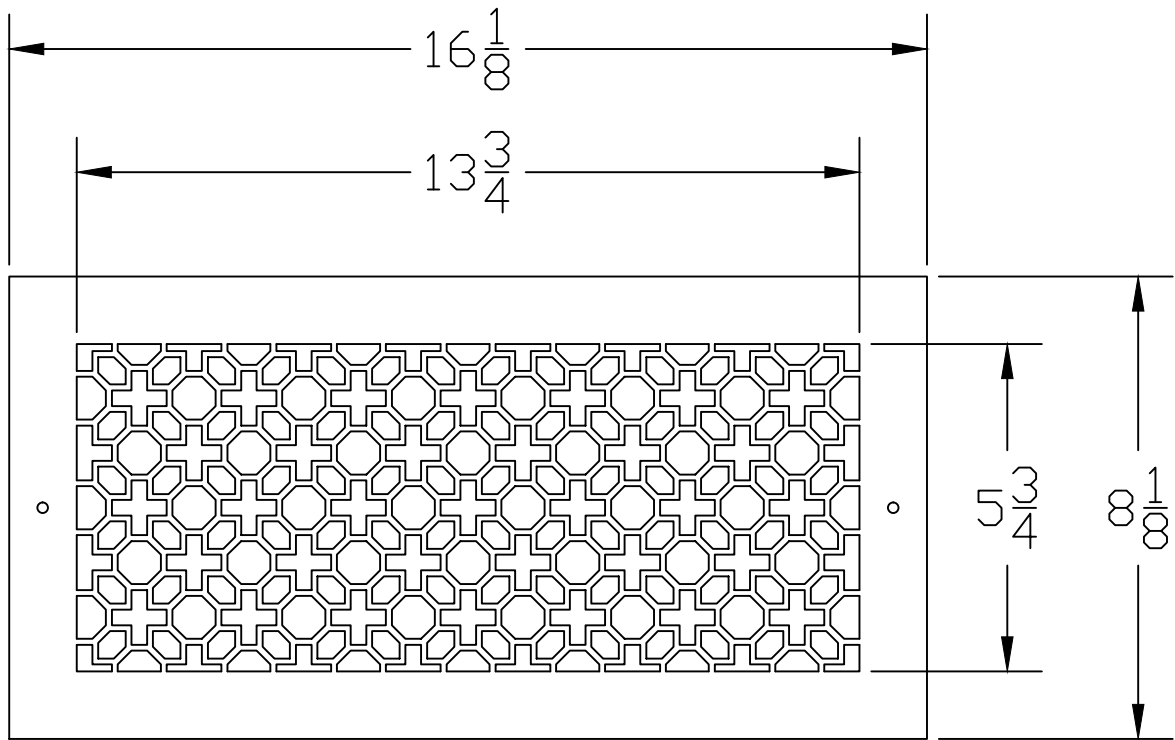

0011

1:1 SCALE

Pacific Register

NOTE : PATTERN SCALE SUBJECT TO CHANGE WITH SIZE OF GRILLE

Craftsmanship . Artistry
Function

MAT'L	SIZE	14x6	PATTERN	Geo	REV
THICKNESS	FREE AIR	65%			