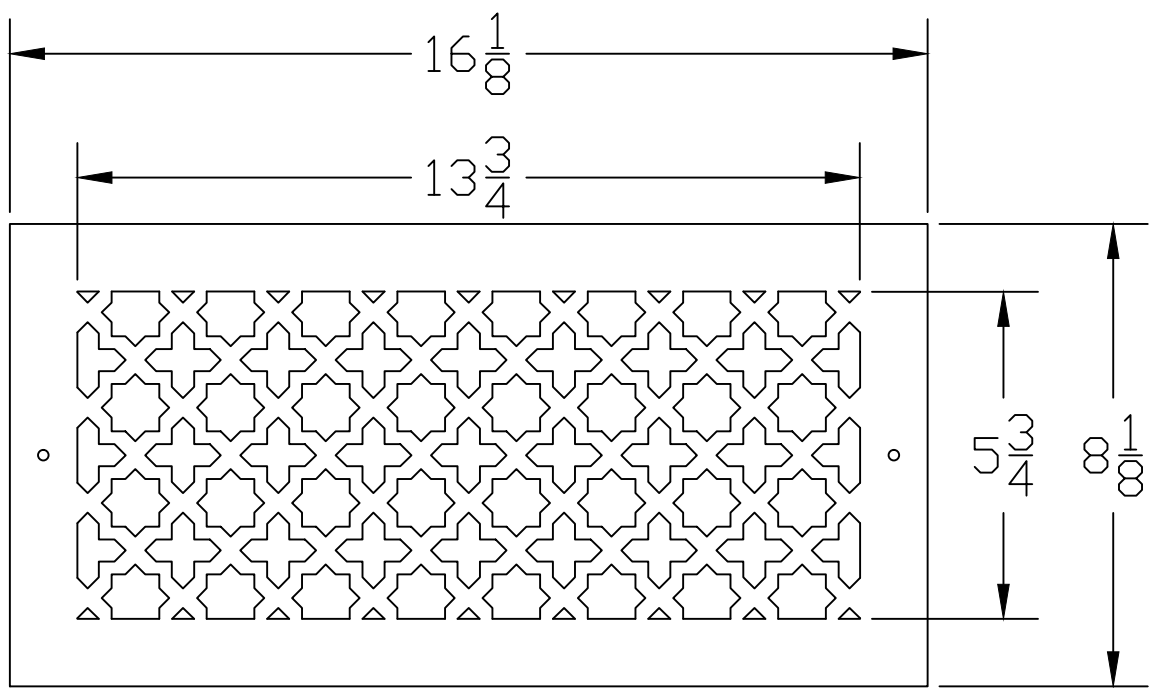

1:1 SCALE

$1\frac{3}{16}$

$1\frac{5}{16}$

$\frac{1}{4}$

# Pacific Register

NOTE : PATTERN SCALE SUBJECT TO CHANGE WITH SIZE OF GRILLE

Craftsmanship . Artistry  
Function

MAT'L	SIZE	14x6	PATTERN	Egyptian	REV
THICKNESS	FREE AIR	53%			