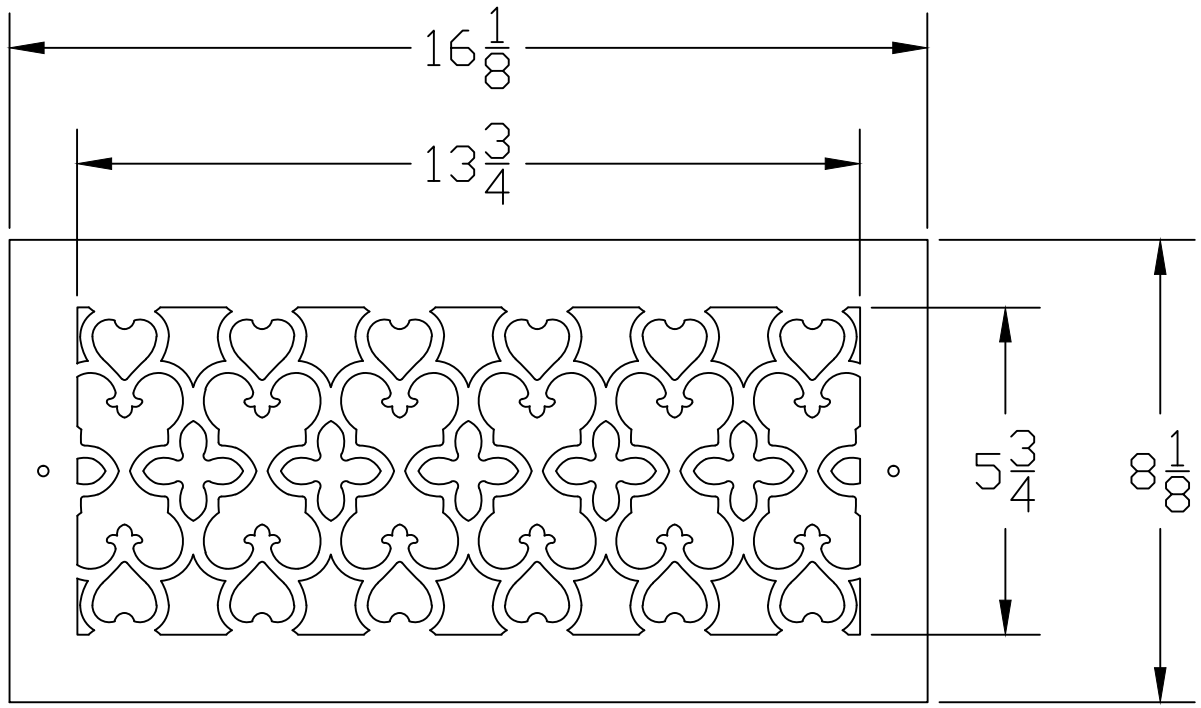

1:1 SCALE

$\frac{3}{16}$

$1\frac{3}{4}$

Pacific Register

NOTE : PATTERN SCALE SUBJECT TO CHANGE WITH SIZE OF GRILLE

Craftsmanship . Artistry
Function

MAT'L	SIZE 14x6	PATTERN Collette	REV
	FREE AIR 64%		