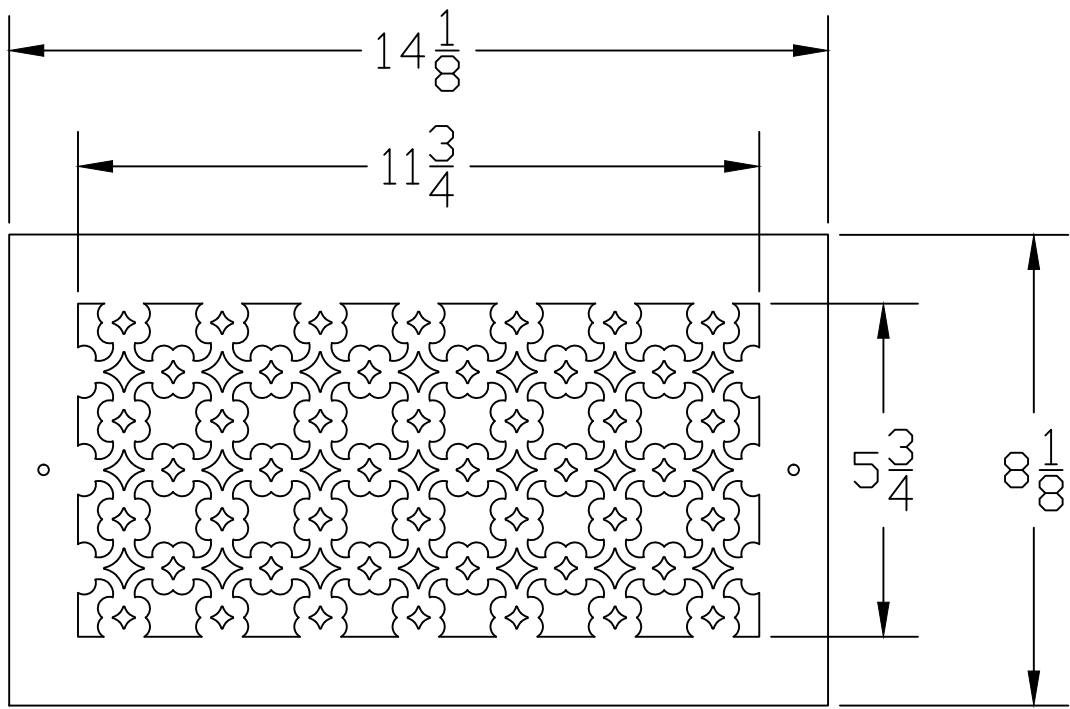

1:1 SCALE

1 $\frac{5}{16}$

Pacific Register

NOTE : PATTERN SCALE SUBJECT TO CHANGE WITH SIZE OF GRILLE

Craftsmanship . Artistry
Function

MAT'L	SIZE 12x6	PATTERN Bella	REV
THICKNESS	FREE AIR 43%		