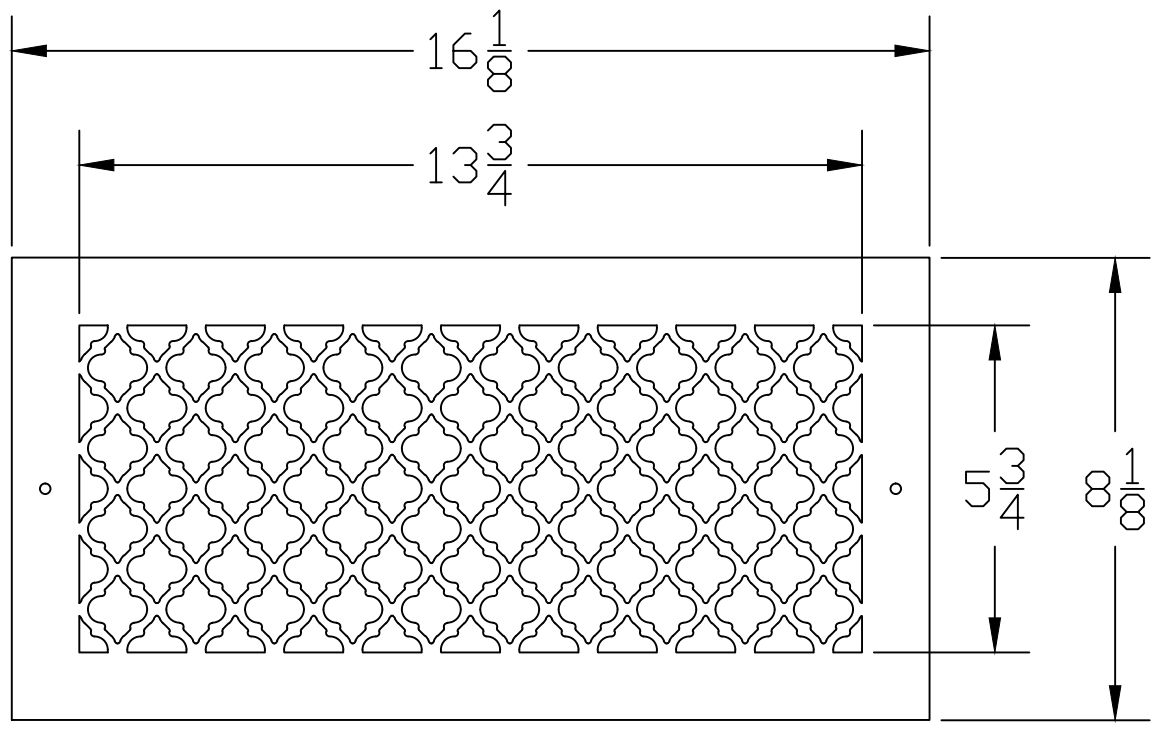

1:1 SCALE

$1\frac{3}{16}$

$\frac{1}{8}$

$16\frac{1}{8}$

$13\frac{3}{4}$

# Pacific Register

NOTE : PATTERN SCALE SUBJECT TO CHANGE WITH SIZE OF GRILLE

Craftsmanship . Artistry  
Function

MAT'L	SIZE <b>14x6</b>	PATTERN <b>Becker</b>	REV
THICKNESS	FREE AIR <b>63%</b>		