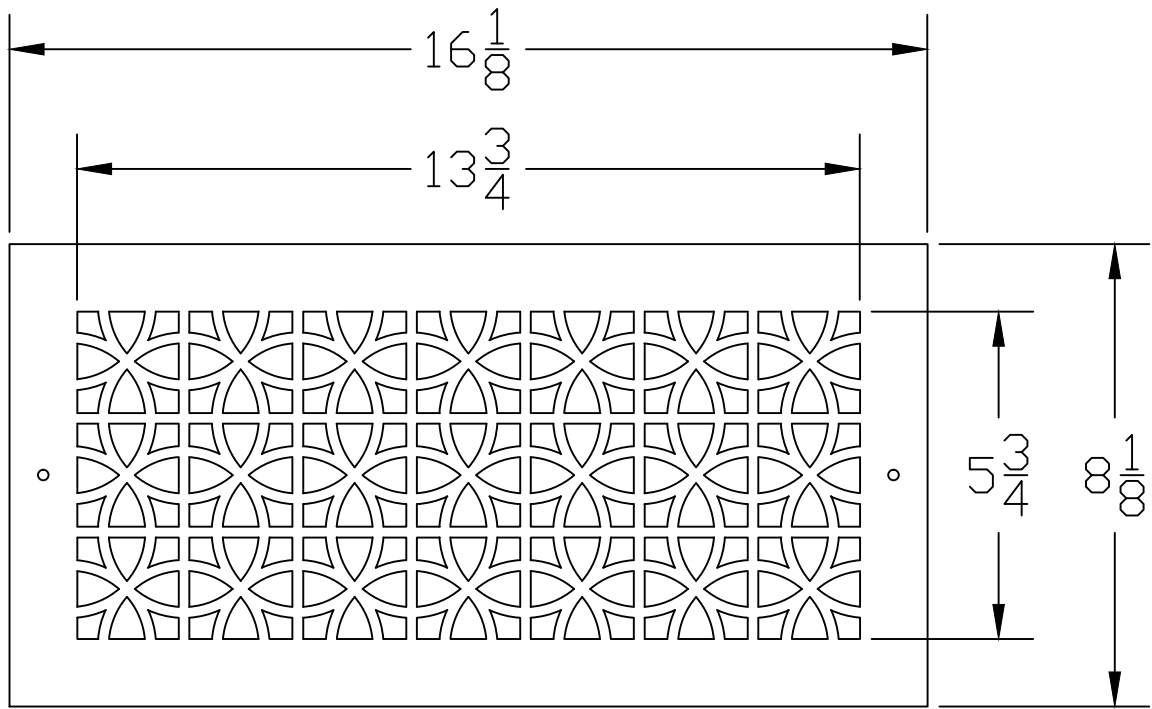

1:1 SCALE

Pacific Register

NOTE : PATTERN SCALE SUBJECT TO CHANGE WITH SIZE OF GRILLE

Craftsmanship . Artistry
Function

MAT'L	SIZE 14x6	PATTERN Antiquity	REV
THICKNESS	FREE AIR 50%		