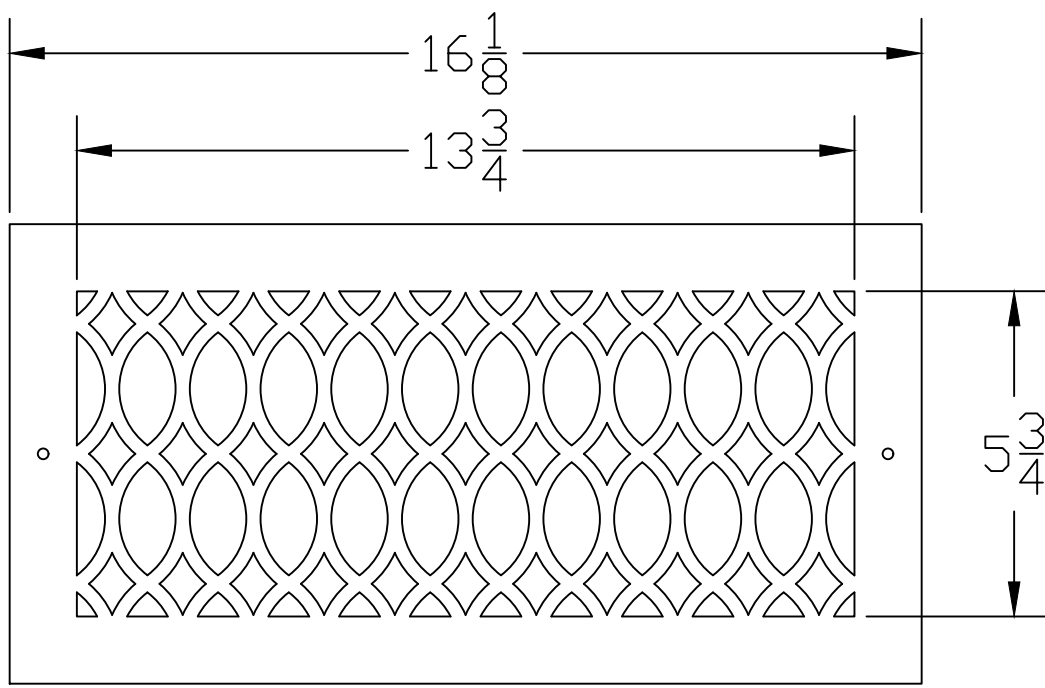

1:1 SCALE

Pacific Register

NOTE : PATTERN SCALE SUBJECT TO CHANGE WITH SIZE OF GRILLE

Craftsmanship . Artistry
Function

MAT'L **Aluminum**

SIZE **14x6**

PATTERN **Ovalette**

REV

THICKNESS **3/16"**

FREE AIR **61%**