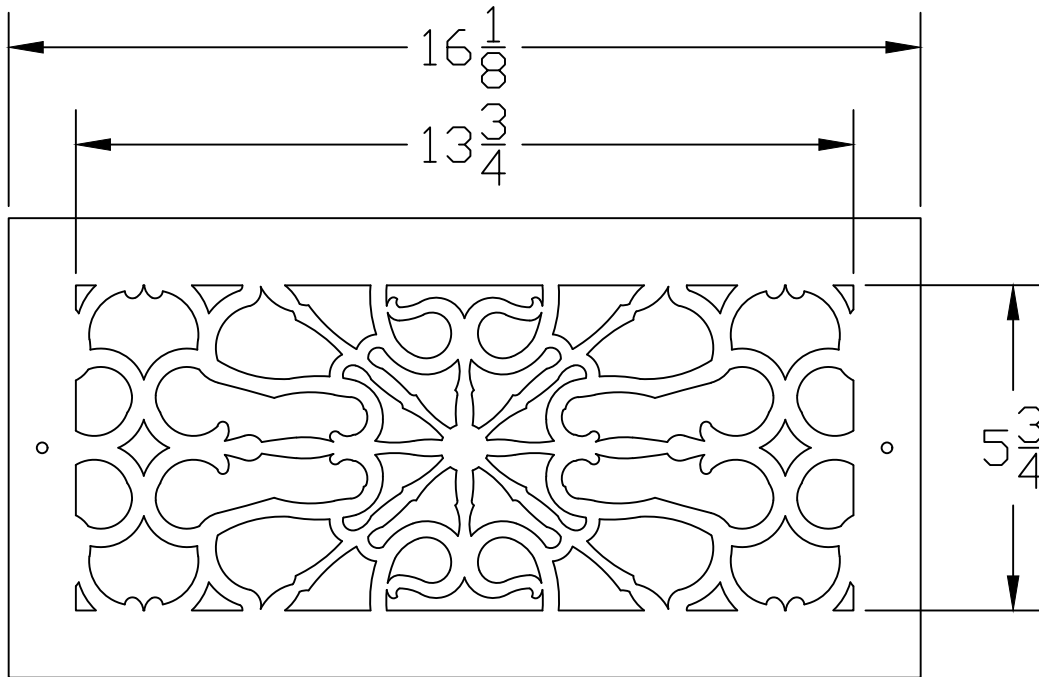

1:1 SCALE

Pacific Register

NOTE : PATTERN SCALE SUBJECT TO CHANGE WITH SIZE OF GRILLE

Craftsmanship . Artistry
Function

MAT'L **Aluminum**

SIZE **14x6**

PATTERN **Genesis**

REV

THICKNESS **3/16"**

FREE AIR **66%**