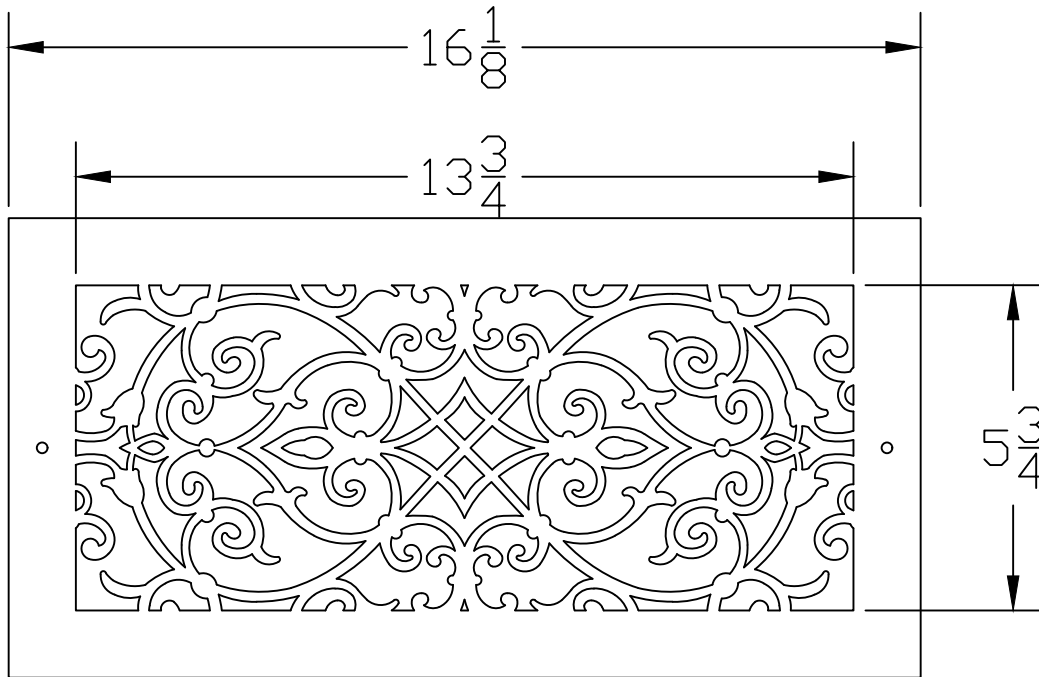

1:1 SCALE

Pacific Register

NOTE : PATTERN SCALE SUBJECT TO CHANGE WITH SIZE OF GRILLE

Craftsmanship . Artistry
Function

MAT'L **Aluminum**

SIZE **14x6**

PATTERN **Beethoven**

REV

THICKNESS **3/16"**

FREE AIR **59%**